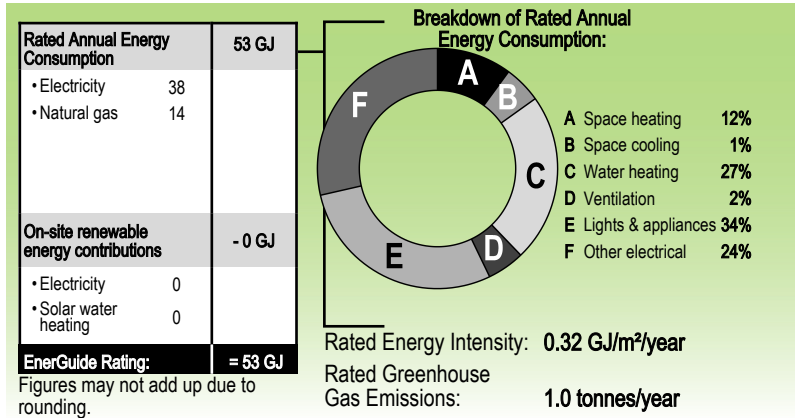

# ENERGUIDE

Data collected: April 23, 2026

File number: **7948N81594**

Evaluated by: Stuart Kidson

The energy consumption indicated on your utility bills may be higher or lower than your EnerGuide rating. This is because standard assumptions have been made regarding how many people live in your house and how the home is operated. Your rating is based on the condition of your house on the day it was evaluated.