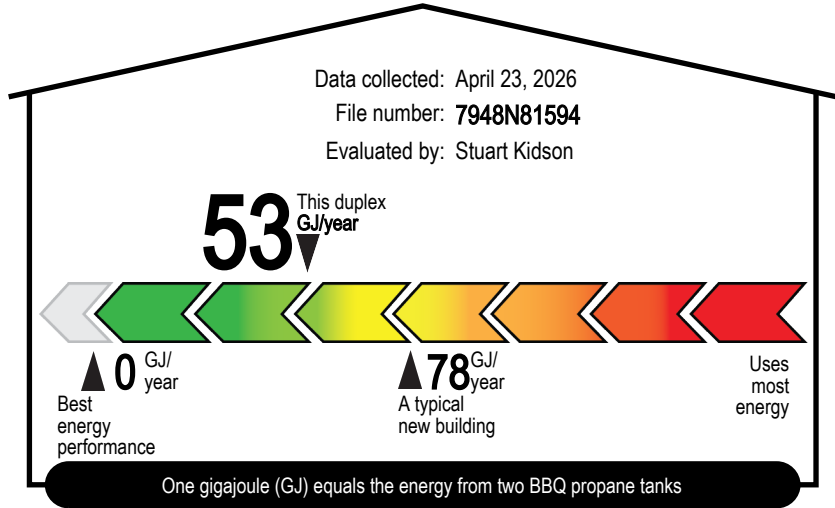

920 Rosefinch Pl,  
Langford, BRITISH COLUMBIA, V9C 0J9

# ENERGUIDE

Data collected: April 23, 2026

File number: **7948N81594**

Evaluated by: Stuart Kidson

The energy consumption indicated on your utility bills may be higher or lower than your EnerGuide rating. This is because standard assumptions have been made regarding how many people live in your house and how the home is operated. Your rating is based on the condition of your house on the day it was evaluated.